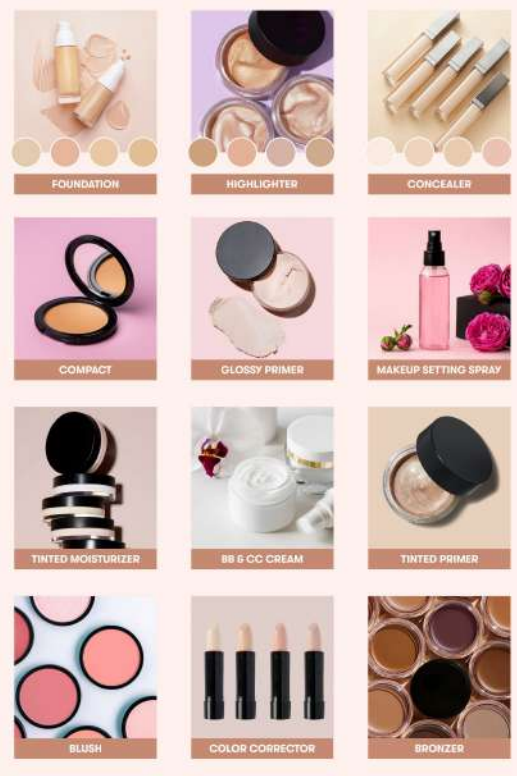

EMPOWERING BEAUTY BRANDS WORLDWIDE

Leading Color Cosmetics Private Label Manufacturer

Face Care

Indulge Your Lips with Custom Formulations